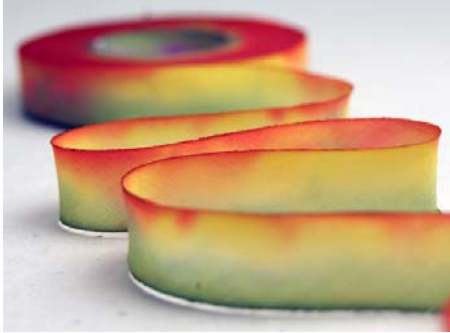

Of The Earth
7706 Aurora Ave N
Seattle, WA 98103
ote@custompaper.com
www.custompaper.com
888.294.1526 206.462.7022
Open 8-6 Monday-Friday

5 x 7 lotka handmade seed paper panel invitation with torn edge and print \$2.17 each (no ribbon).
\$3.18 ea. as shown assembled with silk ribbon #014 (over 150 ribbon choices).

RECEPTION IMMEDIATELY FOLLOWING

7x10 Orange Poppy with custom band, 5x7 invitation and envelope for \$3.82 each (dozens of paper choices).

Full suite for \$10.

6 x 12 seeded petal paper torn edge invitation with print and aspen eco-twist (70 paper choices)
\$4.92 each