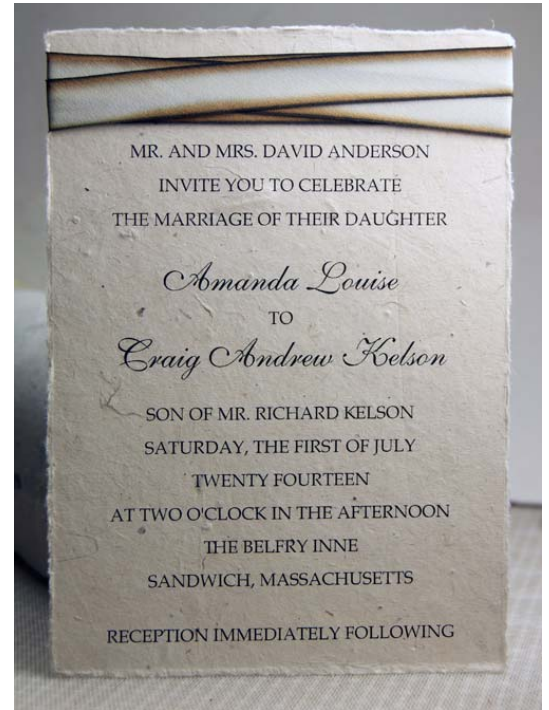

Of The Earth
7706 Aurora Ave N
Seattle, WA 98103
ote@custompaper.com
www.custompaper.com
888.294.1526 206.462.7022
Open 8-6 Monday-Friday

5 x 7 lotka handmade seed paper panel invitation with torn edge and print \$2.17 each (no ribbon).
\$3.18 ea. as shown assembled with silk ribbon #014 (over 150 ribbon choices).

MR. AND MRS. DAVID ANDERSON
INVITE YOU TO CELEBRATE
THE MARRIAGE OF THEIR DAUGHTER

Amanda Louise
TO
Craig Andrew Kelson

SON OF MR. RICHARD KELSON
SATURDAY, THE FIRST OF JULY
TWENTY FOURTEEN
AT TWO O'CLOCK IN THE AFTERNOON
THE BELFRY INNE
SANDWICH, MASSACHUSETTS